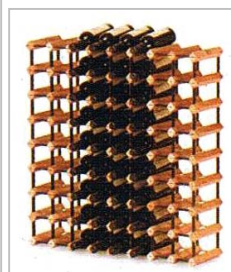

WR 72
72 bottles

800 x 235 x 800
Unit Price: ~~S$415.00~~
Now Price: **S$300.00**