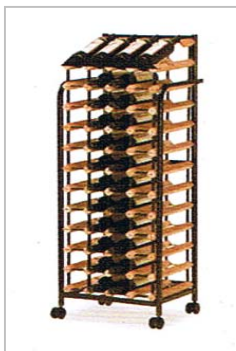

WR 30
30 bottles

515 x 235 x 515
 Unit Price: ~~S\$190.00~~
 Now Price: **S\$135.00**

WR 42
42 bottles

610 x 235 x 610
 Unit Price: ~~S\$255.00~~
 Now Price: **S\$180.00**

WR 110
110 bottles
990 x 235 x 990
Unit Price: ~~S\$670.00~~
Now Price: **S\$470.00**

WR 48W
48 bottles

420 x 330 x 1180
 Unit Price: ~~S\$720.00~~
 Now Price: **S\$510.00**

WR 48 WT
48 bottles

420 x 600 x 1180
 Unit Price: ~~S\$680.00~~
 Now Price: **S\$480.00**

WR 72
72 bottles

800 x 235 x 800
 Unit Price: ~~S\$415.00~~
 Now Price: **S\$300.00**