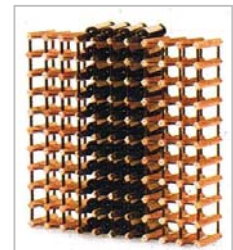

WR 110
110 bottles
990 x 235 x 990
Unit Price: ~~S$670.00~~
Now Price: **S$470.00**