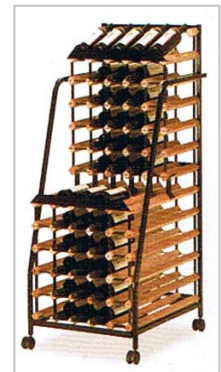

WR 90 WT
90 bottles
515 x 600 x 1180
Unit Price: ~~S$900.00~~
Now Price: **S$630.00**