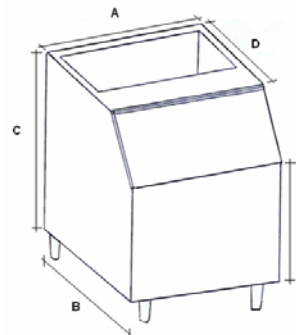

TEMP-FROST PTE LTD

No. 50 Genting Lane #02-03/04
 Cideco Industrial Complex, Singapore 349558
 Tel: 6749 1187 Fax: 6749 3375
 E-mail: enquiry@tempfrost.com

STORAGE ICE BINS

Model: IB 300S
For 22" Width maker

Model: IB 500S
For 500lbs & 700lbs makers

Model: IB 800S
For 1000lbs makers

Model: IB 1200S
For 1400lbs & above makers

Model	Dimension w/o leg (mm)					Weight (kg)		Packing size
	A	B	C	D	E	N.W.	G.W.	
IB 300S	560	810	900	655	640	30	38	620x840x940
IB 500S	770	810	900	655	640	42	50	820x840x940
IB 800S	770	870	1130	675	760	54	62	820x900x1180
IB 1200S	1280	980	1200	785	760	75	85	1310x1040x1250

- Constructed in high-grade AISI 304 1.2mm thick S/Steel finishing
- Completely hygienic, corrosion resistance and easy to clean
- With protective white sheet to prevent scratches during transportation and handling
- Seamless completed moulded internal without joints made of food-grade PE material
- Prevents trapping of particles, dirt within bin
- With stylish lift up PE cover, practical and allowing easy scooping up of ice
- Comes with 4 heavy duty levelling leg of up to 125mm height

Product Specifications

Model	IB 300S	IB 500S	IB 800S	IB 1200S
Dim (W x D x H)mm	560 x 810 x 900	770 x 810 x 900	770 x 870 x 1130	1280 x 980 x 1200
Dim w/legs	560 x 810 x 1010	770 x 810 x 1010	770 x 870 x 1240	1280 x 980 x 1310
Storage Capacity	220 lbs	420 lbs	650 lbs	1100 lbs
Suitable for	Scotsman MV 300; Manitowoc S 322; Simag SV 135; Cornelius CCM 0322	MV450;MV600;MV800 S450;S500;S600;S800 SV215;SV315;SV385 CM330;CM430;0530;0630	MV800;MV1000 S800;S1000 SV385;SV535 CM0630;CM1030	